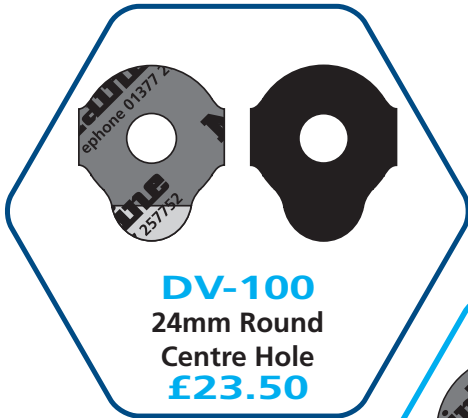

MAINLINE OPTICAL CONNECTIONS

Making connections for over 40 years

VALUEEDGE

OUR NO FUSS EVERY DAY PAD

DV-100
24mm Round
Centre Hole
£23.50

DV-104
22mm Round
Centre Hole
£23.50

DV-103
14mm Flat Edge
Centre Hole
£23.50

DV-101
18mm Round
Centre Hole
£23.50

DV-102
17mm Ellipse
Centre Hole
£23.50

ValueEdge offer you an alternative for the everyday glazing job at up to half the price of its premium brand competitors.

Features:

- No nonsense pad
- Available in popular shapes
- Leaves no residue on lens

Price based on 1000 per roll. Supplied in rolls of 2000 where possible.

**PRICE
BASED ON
ROLLS OF 1000
PADS
MULTIBUY
DEALS
AVAILABLE**