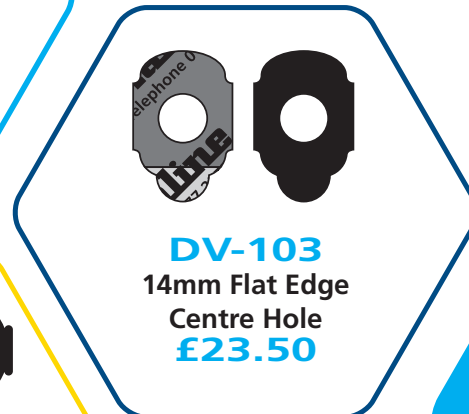

MAINLINE OPTICAL CONNECTIONS

Making connections for over 40 years

VALUEEDGE

OUR NO FUSS EVERY DAY PAD

DV-100
24mm Round
Centre Hole
£23.50

DV-104
22mm Round
Centre Hole
£23.50

DV-103
14mm Flat Edge
Centre Hole
£23.50

DV-101
18mm Round
Centre Hole
£23.50

DV-102
17mm Ellipse
Centre Hole
£23.50

ValueEdge offer you an alternative for the everyday glazing job at up to half the price of its premium brand competitors.

Features:

- No nonsense pad
- Available in popular shapes
- Leaves no residue on lens

Price based on 1000 per roll. Supplied in rolls of 2000 where possible.

**PRICE
BASED ON
ROLLS OF 1000
PADS
MULTIBUY
DEALS
AVAILABLE**