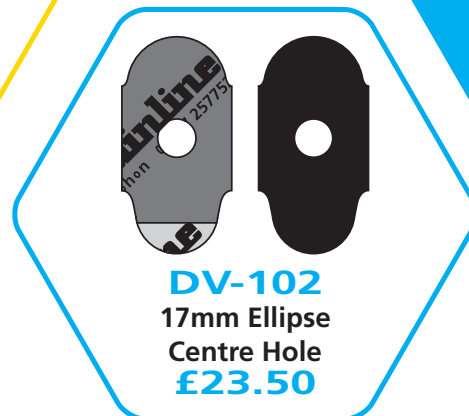

MAINLINE OPTICAL CONNECTIONS

Making connections for over 40 years

VALUEEDGE

OUR NO FUSS EVERY DAY PAD

DV-100
24mm Round
Centre Hole
£23.50

DV-104
22mm Round
Centre Hole
£23.50

DV-103
14mm Flat Edge
Centre Hole
£23.50

DV-101
18mm Round
Centre Hole
£23.50

DV-102
17mm Ellipse
Centre Hole
£23.50

ValueEdge offer you an alternative for the everyday glazing job at up to half the price of its premium brand competitors.

Features:

- No nonsense pad
- Available in popular shapes
- Leaves no residue on lens

Price based on 1000 per roll. Supplied in rolls of 2000 where possible.

**PRICE
BASED ON
ROLLS OF 1000
PADS
MULTIBUY
DEALS
AVAILABLE**